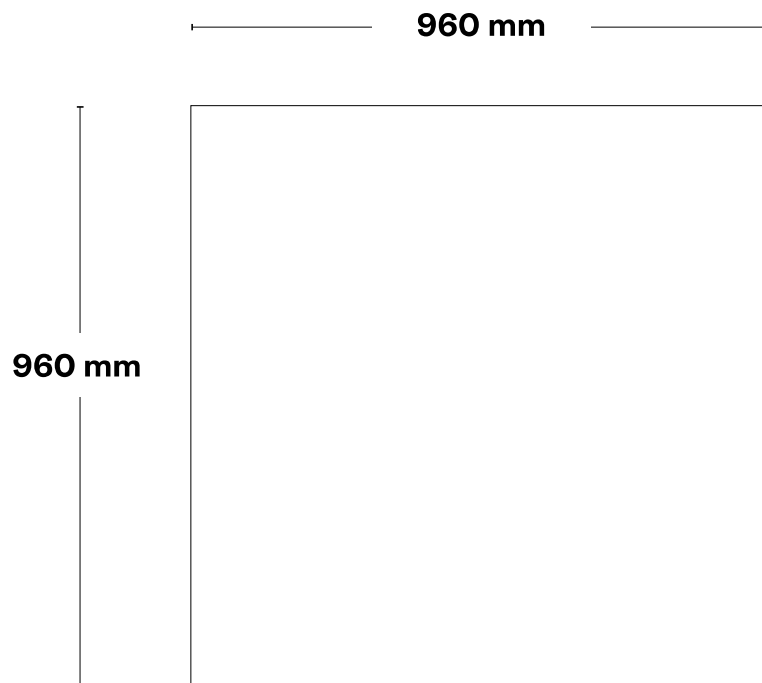

- Pitch** 2.5 mm
- Use** Interior
- Screen area** 0.92 mp
- Weight** 18 kg

LED Display
PW206

LED lifespan: Approximately 100,000 hours
Operating temperature: -10°C~40°C / 10~90%RH / IP20
Max. consumption: 700w/mp ; total 99kw
Nominal consumption: 230w/mp ; total 99kw