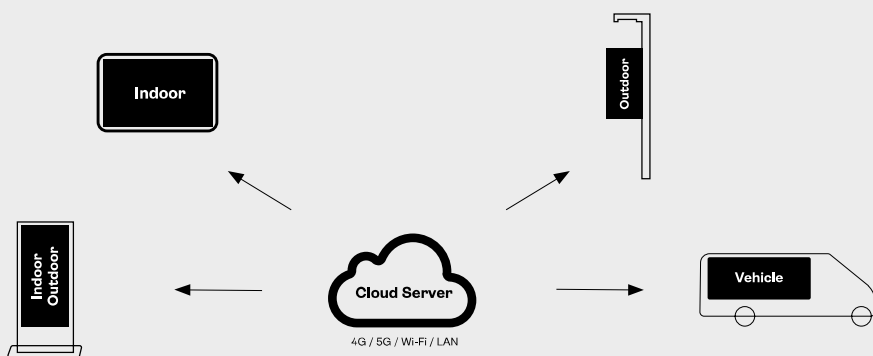

LED Display

PW206

Colorlight A35 LED Cloud Player

Control System Interface Ports

Sincron/Asincron
LAN / Wi-Fi
1x Gigabit Ethernet port

Colorlight A35 LED Cloud Player Support up to 350,000 pixel load capacity, up to 2,048 pixels wide and up to 1,200 pixels.