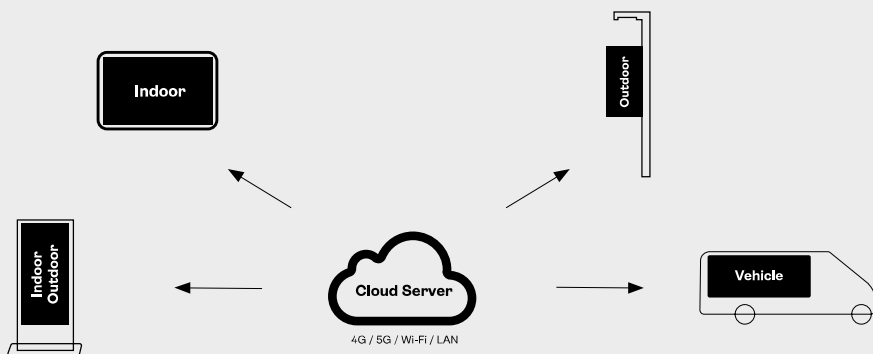

LED Display

PW207

Colorlight A35 LED Cloud Player

Control System Interface Ports

Sincron/Asincron
LAN / Wi-Fi
1x Gigabit Ethernet port

Colorlight A35 LED Cloud Player Support up to 350,000 pixel load capacity, up to 2,048 pixels wide and up to 1,200 pixels.