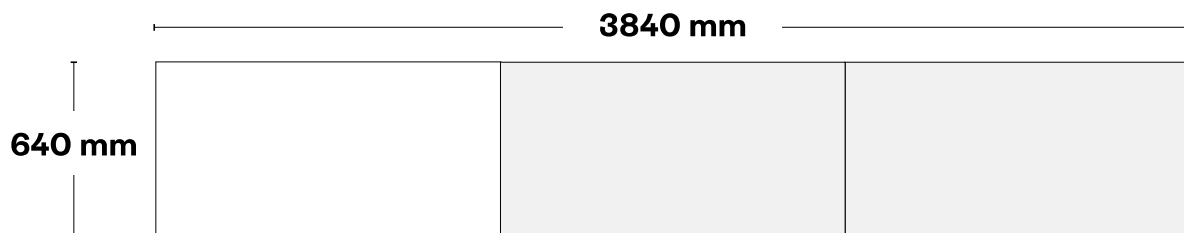

MIX LIGHT

LED Display
PW207

Pitch 2.5 mm

Use Interior

Screen area 2.46 mp

Weight 53 kg

LED Display
PW207

LED lifespan: Approximately 100,000 hours
Operating temperature: -10°C~40°C / 10~90%RH / IP20
Max. consumption: 700w/mp ; total 99kw
Nominal consumption: 230w/mp ; total 99kw