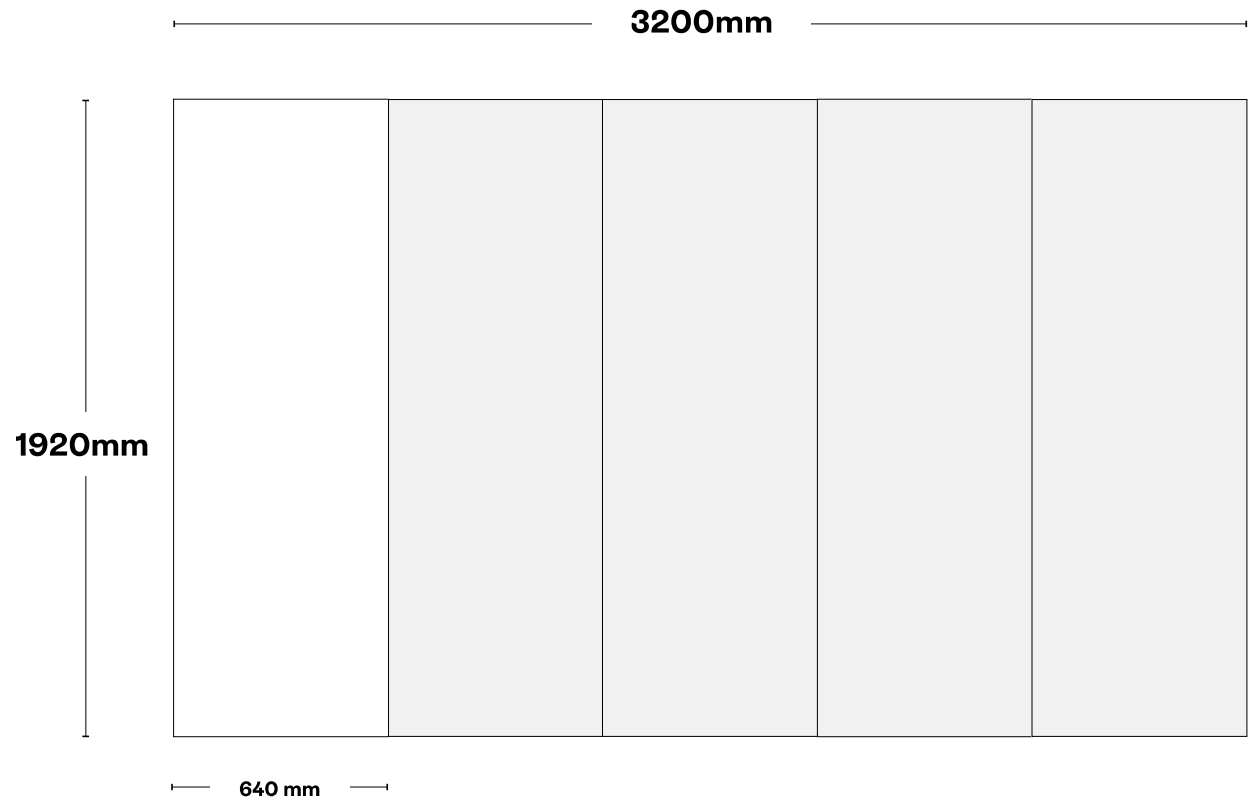

MIX LIGHT

LED Display
PW404

- Pitch** 4 mm
- Use** Interior
- Screen area** 6.14 mp
- Weight** 107 kg

LED Display
PW404

LED lifespan: Approximately 100,000 hours
Operating temperature: -10°C~40°C / 10~90%RH / IP20
Max. consumption: 700w/mp ; total 99kw
Nominal consumption: 230w/mp ; total 99kw