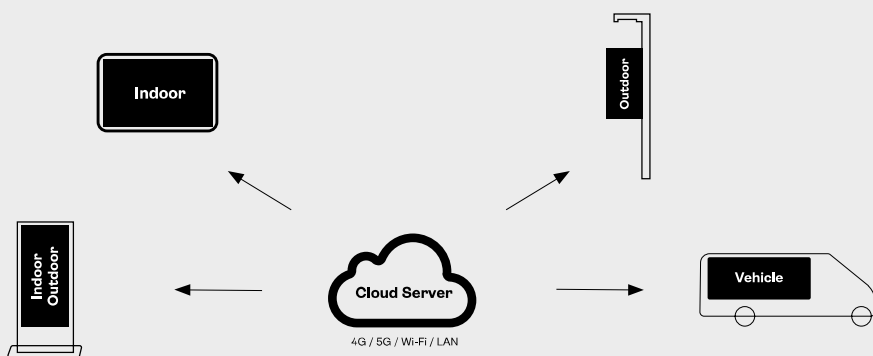

LED Display

PW404

Colorlight A35 LED Cloud Player

Control System Interface Ports

Sincron/Asincron
 LAN / Wi-Fi
 1x Gigabit Ethernet port

Colorlight A35 LED Cloud Player Support up to 350,000 pixel load capacity, up to 2,048 pixels wide and up to 1,200 pixels.