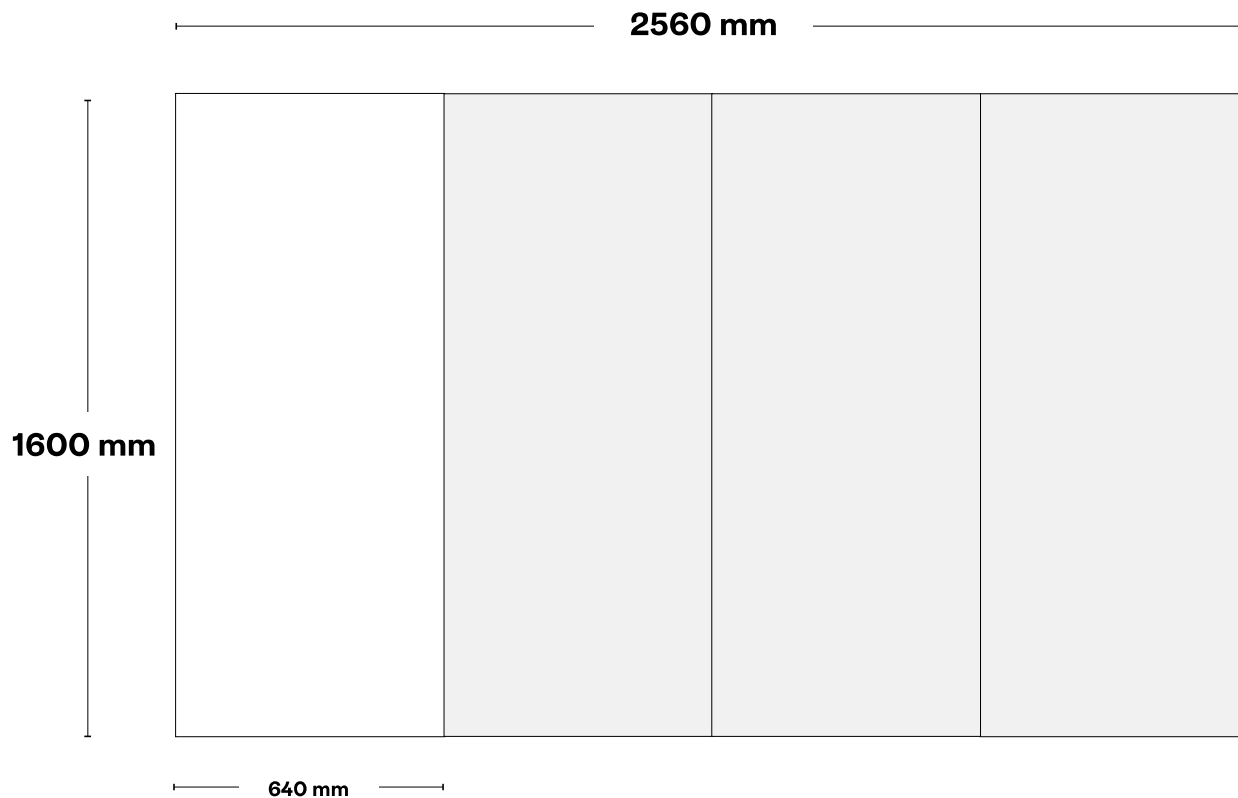

MIX LIGHT

LED Display
PW405

- Pitch** 4 mm
- Use** Interior
- Screen area** 4.1 mp
- Weight** 76 kg

LED Display
PW405

LED lifespan: Approximately 100,000 hours
Operating temperature: -10°C~40°C / 10~90%RH / IP20
Max. consumption: 700w/mp ; total 99kw
Nominal consumption: 230w/mp ; total 99kw