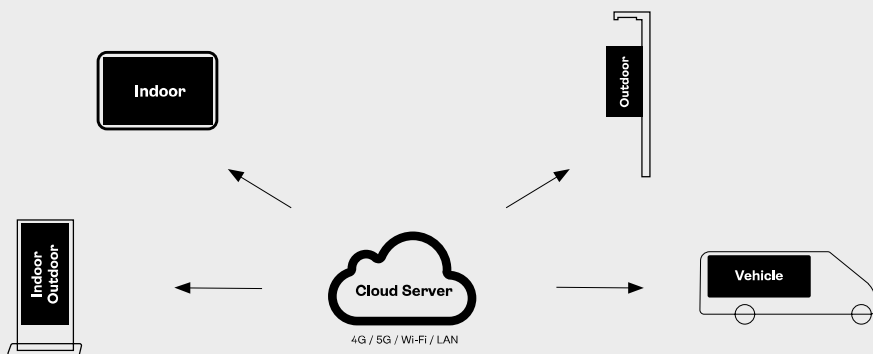

LED Display

PW405

Colorlight A35 LED Cloud Player

Control System Interface Ports

Sincron/Asincron
LAN / Wi-Fi
1x Gigabit Ethernet port

Colorlight A35 LED Cloud Player Support up to 350,000 pixel load capacity, up to 2,048 pixels wide and up to 1,200 pixels.