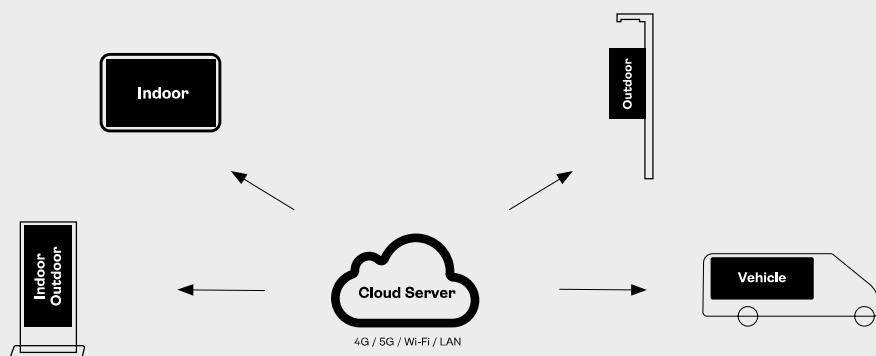

LED Display

PW411

Colorlight A35 LED Cloud Player

Control System Interface Ports

Sincron/Asincron
LAN / Wi-Fi
1x Gigabit Ethernet port

Colorlight A35 LED Cloud Player Support up to 350,000 pixel load capacity, up to 2,048 pixels wide and up to 1,200 pixels.