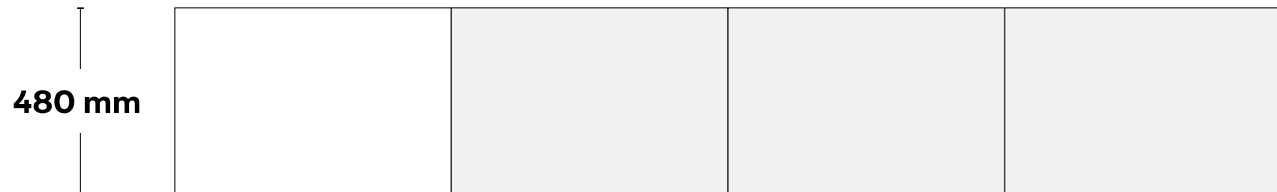

MIX LIGHT

Penfolds
RECORKING CLINIC
A complimentary wine health check.
The ultimate after care service.

LED Display
PW411

3840 mm

960 mm

Pitch 4 mm

Use Interior

Screen area 1.84 mp

Weight 44 kg

LED Display

PW411

LED lifespan: Approximately 100,000 hours
Operating temperature: -10°C~40°C / 10~90%RH / IP20
Max. consumption: 700w/mp ; total 99kw
Nominal consumption: 230w/mp ; total 99kw