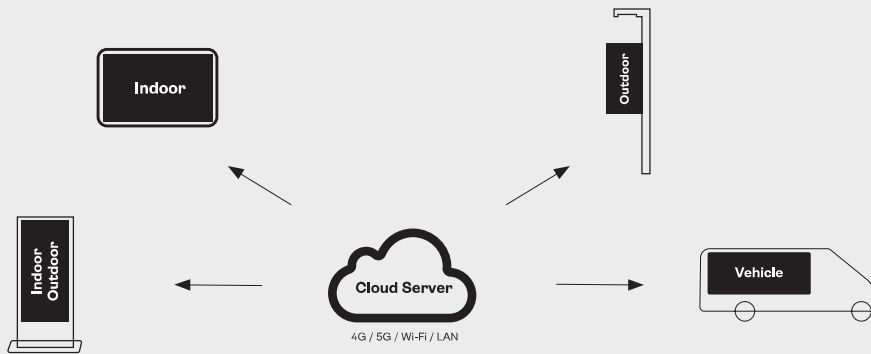

LED Display

PW505

Colorlight A35 LED Cloud Player

Control System Interface Ports

Sincron/Asincron
 LAN / Wi-Fi
 1x Gigabit Ethernet port

Colorlight A35 LED Cloud Player Support up to 350,000 pixel load capacity, up to 2,048 pixels wide and up to 1,200 pixels.