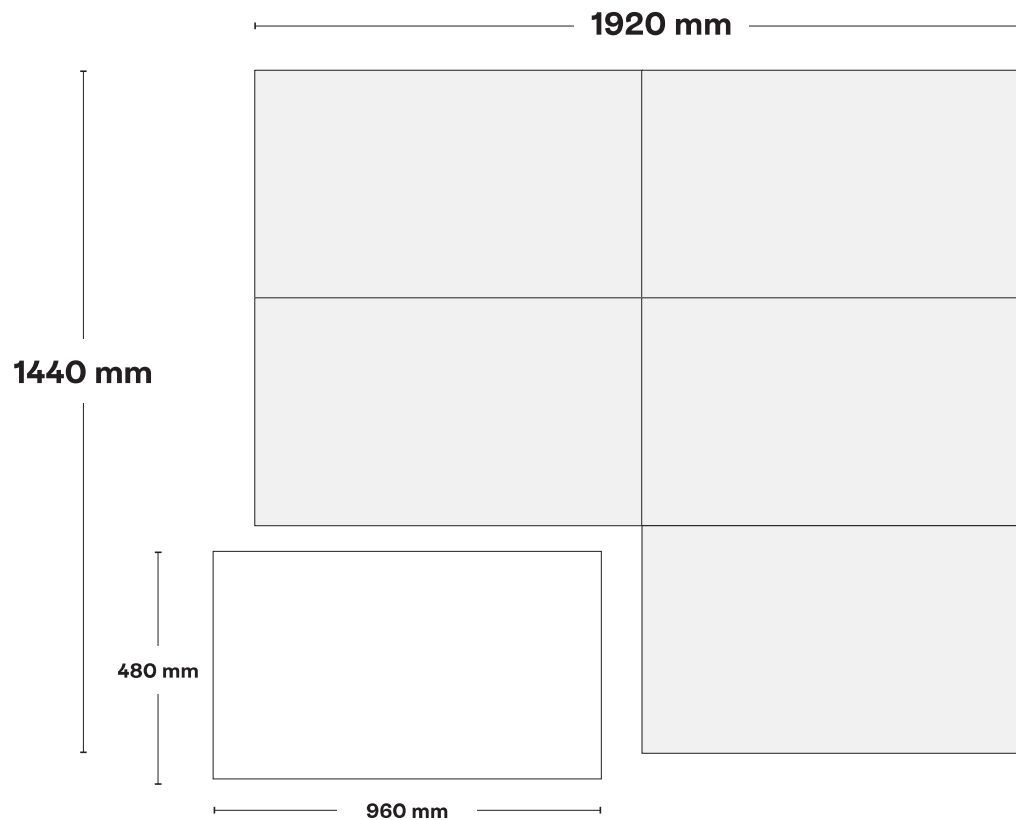

MIX LIGHT

leaf

BEDS, SOFAS AND FURNITURE FOR LOAFERS

LED Display
PW505

-  **Pitch** 4 mm
-  **Use** Exterior
-  **Screen area** 2.76 mp
-  **Weight** 118 kg

LED Display
PW505

LED lifespan: Approximately 100,000 hours
Operating temperature: -30°C~60°C / 10~90%RH / IP54
Max. consumption: 700w/mp ; total 99kw
Nominal consumption: 230w/mp ; total 99kw