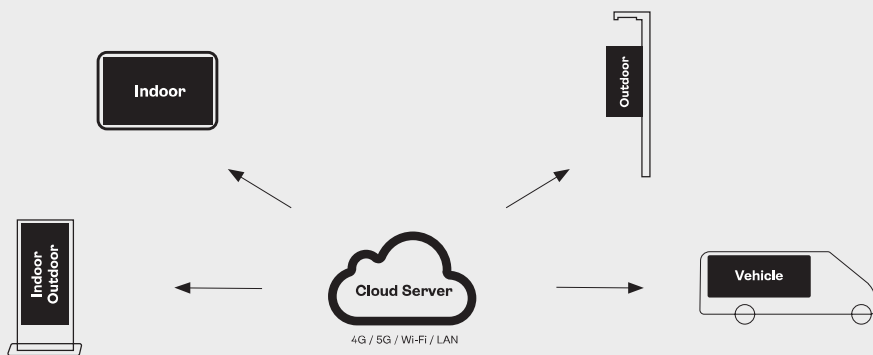

# Colorlight A35 LED Cloud Player

**Control System Interface Ports**

Sincron/Asincron  
LAN / Wi-Fi  
1x Gigabit Ethernet port

**Colorlight A35 LED Cloud Player Support up to 350,000 pixel load capacity, up to 2,048 pixels wide and up to 1,200 pixels.**